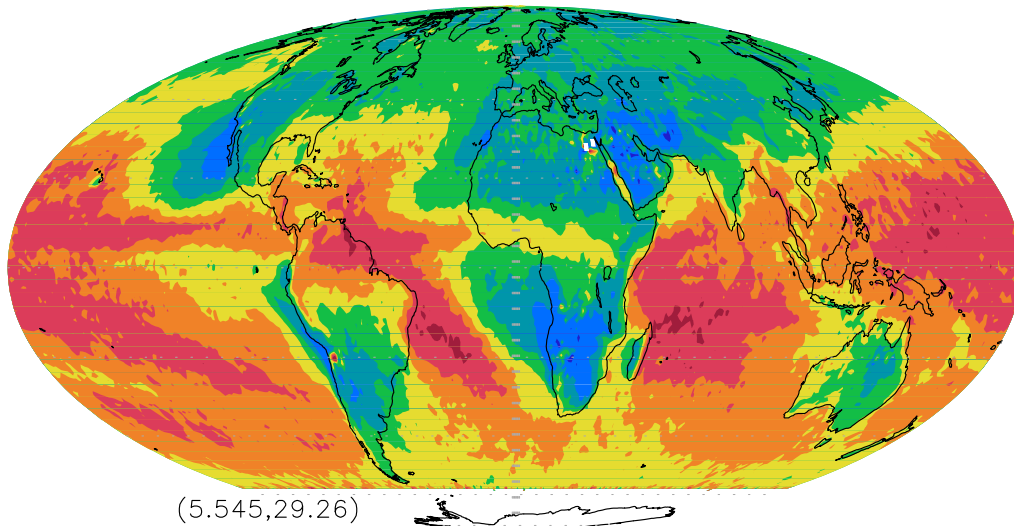

MODIS Collection 5 Cloud Effective Radius Liquid Phase (microns)
June 2003–2006 Average

Aqua

Terra