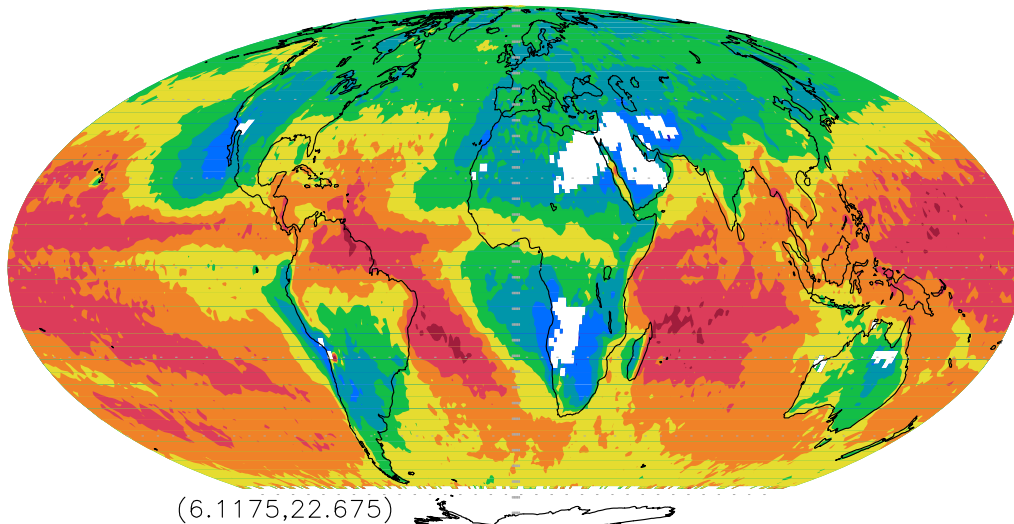

MODIS Collection 5 Cloud Effective Radius Liquid Phase (microns)
June 2003–2006 Average

Aqua

Terra